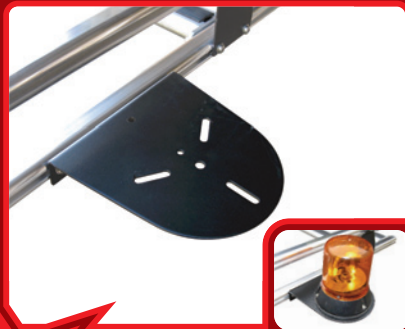

DREAM RIDER®

- ★ Aluminium and Nylon construction
- ★ Available in 2.3m, 2.8m and 3.5m Lengths
- ★ Roof mounts to all types of commercial vehicles

Components

★ Cab Bar Angle Bracket & Support Leg

★ Foot Plate Socket

★ Flat Brace Mounting Brackets

★ Flat Brace Arms

Versatile and hard wearing...

The next generation in roof racks!

1800 998 269
www.jaram.com.au

Accessories

Beacon Plate
DRD BP

Aerial/Spotlight Bracket
DRD S/AB

Ratchet Strap
DRD RS

Rear Rollers
DRD RBK

DRD R300 - 300mm
DRD R450 - 450mm
DRD R600 - 600mm

Ladder Strap
DRD LS

Bazooka Pipe Clamps
DRD BPC

DRD BPC4 - 100mm
DRD BPC6 - 150mm

Versatile and hard wearing...

The next generation in roof racks!

Features:

- ★ Aluminium & nylon construction
- ★ Full adjustment of cross members
- ★ Designed to protect fibreglass ladders from damage

- ★ Fits to any type of vehicle
- ★ Stainless steel fasteners
- ★ Full adjustment of leg width
- ★ Corrosion resistant